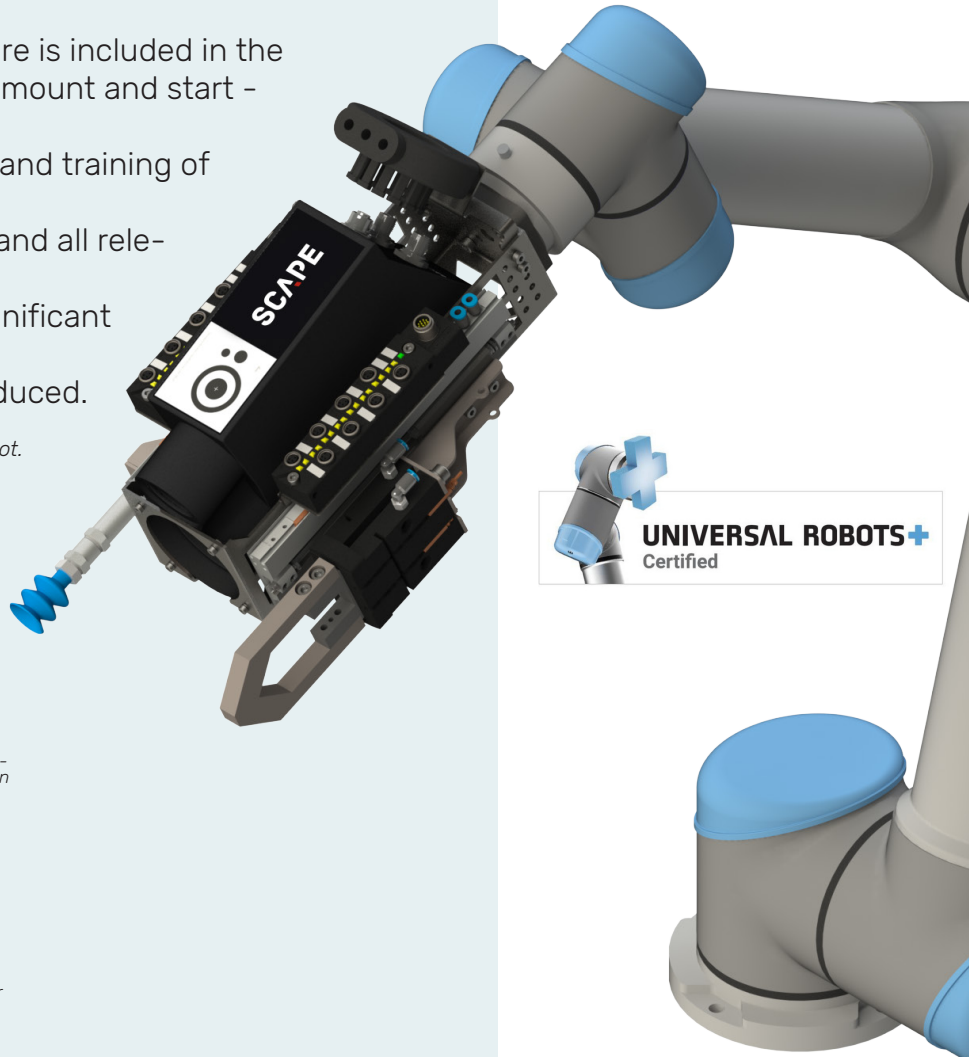

SCAPE MINI-PICKER

Bin-Picking as a service

Bin-Picking for €775* a month!

* doesn't include a robot, see more in what you get

What you get:

- All necessary hardware and software is included in the package and assembled for you to mount and start - within minutes
- Remote installation of the solution and training of one part.
- Access to customer service portal and all relevant documentation.
- Access to fixed hourly rate with significant discount - remotely.
- On location - daily price, greatly reduced.

* 18 month fee and it does not include a cobot or robot.
Sign up fee 1.550 Euros

SCAPE Tool Unit with SCAPE Grid Scanner & Grippers

PC with preinstalled, ready-to-go SCAPE Software Suite

Cables for the hardware & energy chain for your robot

CAST Station for Calibration and Self-Tests

Sample parts for testing the setup

Tool Unit Controller with I/O module

Add more:

SCAPE Online Support Service

€120 per month

- **Free access to online support** for In Operation SCAPE Mini-Picker available in opening hours on working days 8:00 AM-3:00 PM (Copenhagen time).
- Free SCAPE Software update